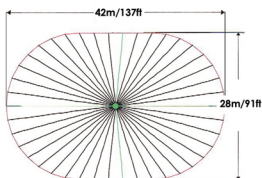

ROUSTABOUT

TENT SPECIFICATIONS

Size	42m x 42m / 137ft x 137ft
Height	12m / 40ft
Sidewall Height	4.25m / 14ft
Area SQ M	1590 (1007 1 Pole)
Area SQ FT	17,170 (10845 1 Pole)
Standing Capacity	3180 (2015 1 Pole)
Seating Capacity	1450 (600 1 Pole)
Space Required	48m x 48m (48m x 34m)

Colours Available

Red with white stars

Blackout

Made from blackout fabric suitable for cinematics and projections. Can be either a 1 or 2 pole configuration.

one pole configuration