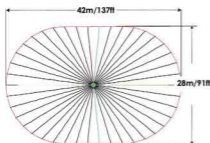

ROUSTABOUT

TENT SPECIFICATIONS

Size	42m x 42m / 137ft x 137ft
Height	12m / 40ft
Sidewall Height	4.25m / 14ft
Area SQ M	1590
Area SQ FT	17,170
Standing Capacity	3180
Seating Capacity	1450
Space Required	48m x 48m

Colours Available

Red with white stars

Made from blackout fabric suitable for cinematics and projections. Can be either a 1 or 2 pole configuration.

one pole configuration