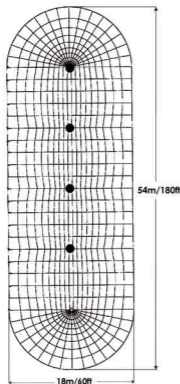

## TENT SPECIFICATIONS

Size	18m x 54m /60ft x 180ft
Height	8m /26ft
Sidewall Height	3m /10ft
Area SQ M	945
Area SQ FT	10,230
Standing Capacity	1900
Seating Capacity	630
Space Required	74ft x 204ft