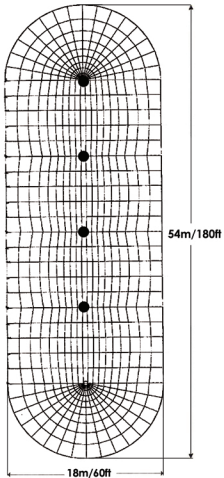

ROUSTABOUT

TENT SPECIFICATIONS

Size	18m x 54m /60ft x 180ft
Height	8m /26ft
Sidewall Height	3m /10ft
Area SQ M	945
Area SQ FT	10,230
Standing Capacity	1900
Seating Capacity	630
Space Required	74ft x 204ft