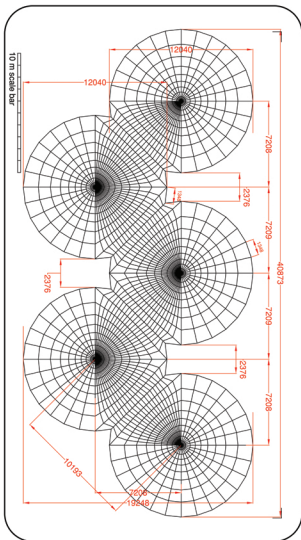

ROUSTABOUT

TENT SPECIFICATIONS

Size	5 x 12m /40ft Round link
Height	6m /20ft
Sidewall Height	2.4m /8ft
Area SQ M	510 approx
Area SQ FT	5490 approx
Standing Capacity	1020
Seating Capacity	—
Space Required	148ft x 76ft

Colour

Red

Yellow

Green

Blue

Black